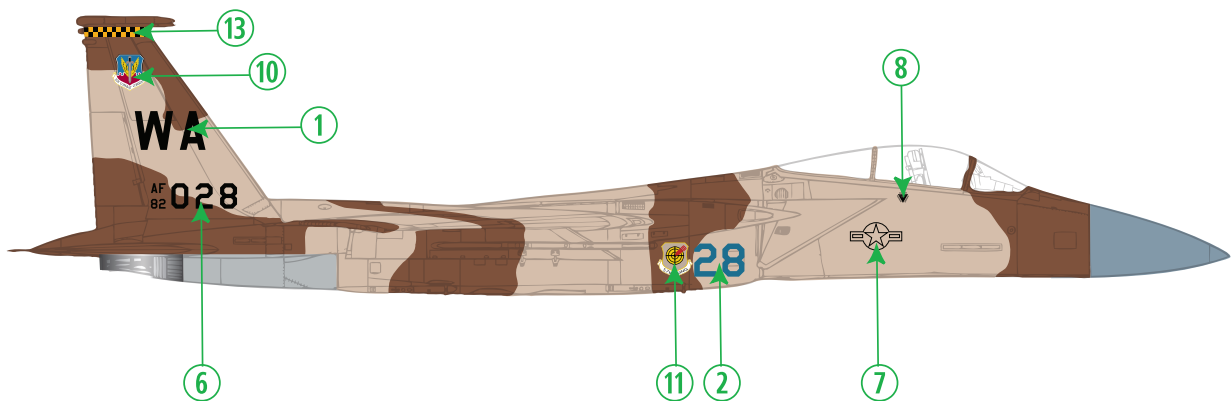

65TH AGGRESSOR SQN DECAL PLACEMENT & PAINTING GUIDE 03

DARK BROWN:
FS-595B Tamiya Xtracrylix Testors MM
FS30400 2021

LIGHT EARTH:
FS-595B Tamiya Xtracrylix Testors MM
FS30140 XF-64 1736

DARK GREY:
FS-595B Tamiya Xtracrylix Testors MM
FS36176 XA1157 2036

AGGRESSOR GREY:
FS-595B Tamiya Xtracrylix Testors MM
FS36251 1794

BARE METAL:
FS-595B Tamiya Xtracrylix Testors MM
N/A XF56 1781

*N.B. When printing decals ensure that the Page Scaling option in Acrobat's print dialog is set to **NONE**.*