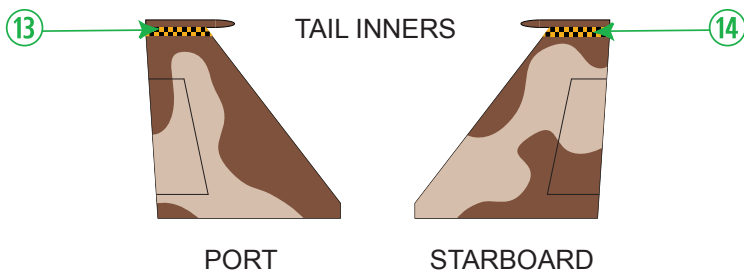

65TH AGGRESSOR SQN DECAL PLACEMENT & PAINTING GUIDE 03

DARK BROWN:
FS-595B Tamiya Xtracrylix Testors MM
FS30400 2021

LIGHT EARTH:
FS-595B Tamiya Xtracrylix Testors MM
FS30140 XF-64 1736

DARK GREY:
FS-595B Tamiya Xtracrylix Testors MM
FS36176 XA1157 2036

AGGRESSOR GREY:
FS-595B Tamiya Xtracrylix Testors MM
FS36251 1794

BARE METAL:
FS-595B Tamiya Xtracrylix Testors MM
N/A XF56 1781

*N.B. When printing decals ensure that the Page Scaling option in Acrobat's print dialog is set to **NONE**.*