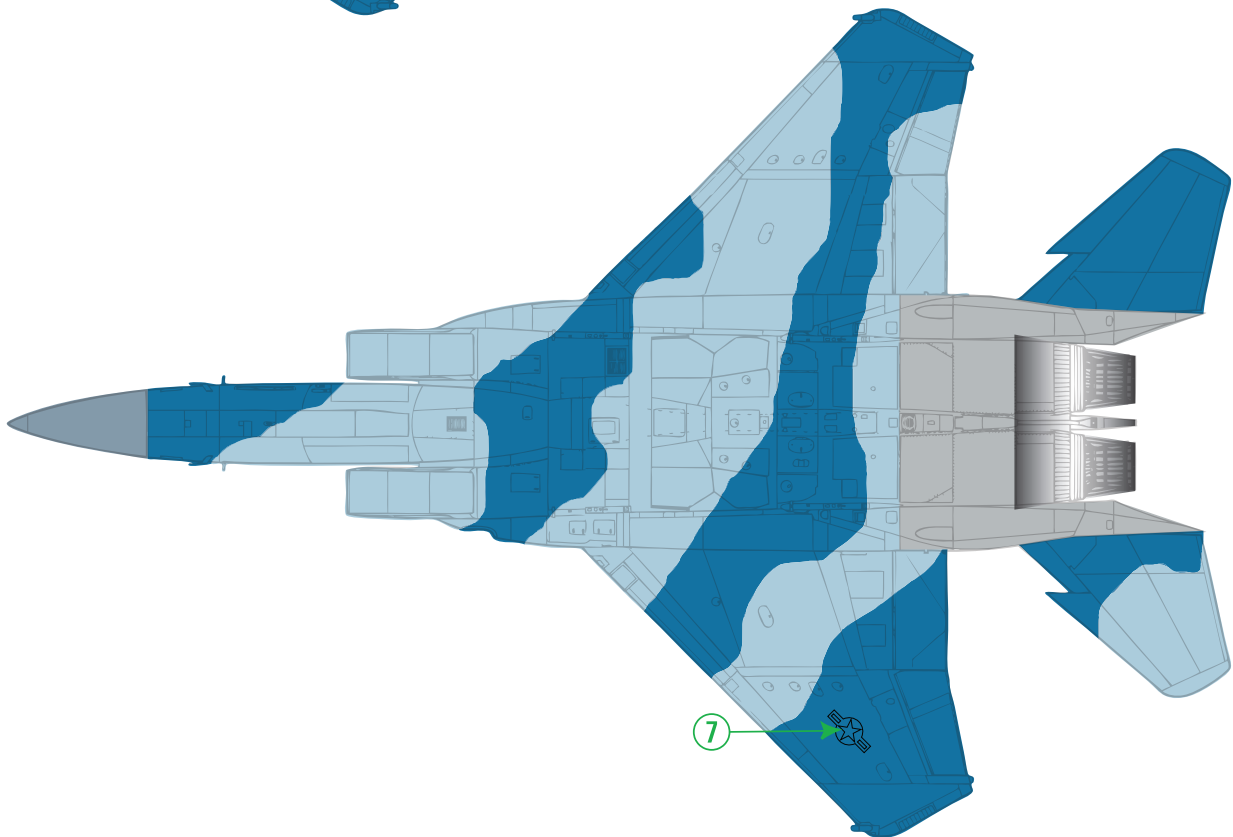

65TH AGGRESSOR SQN DECAL PLACEMENT & PAINTING GUIDE 02