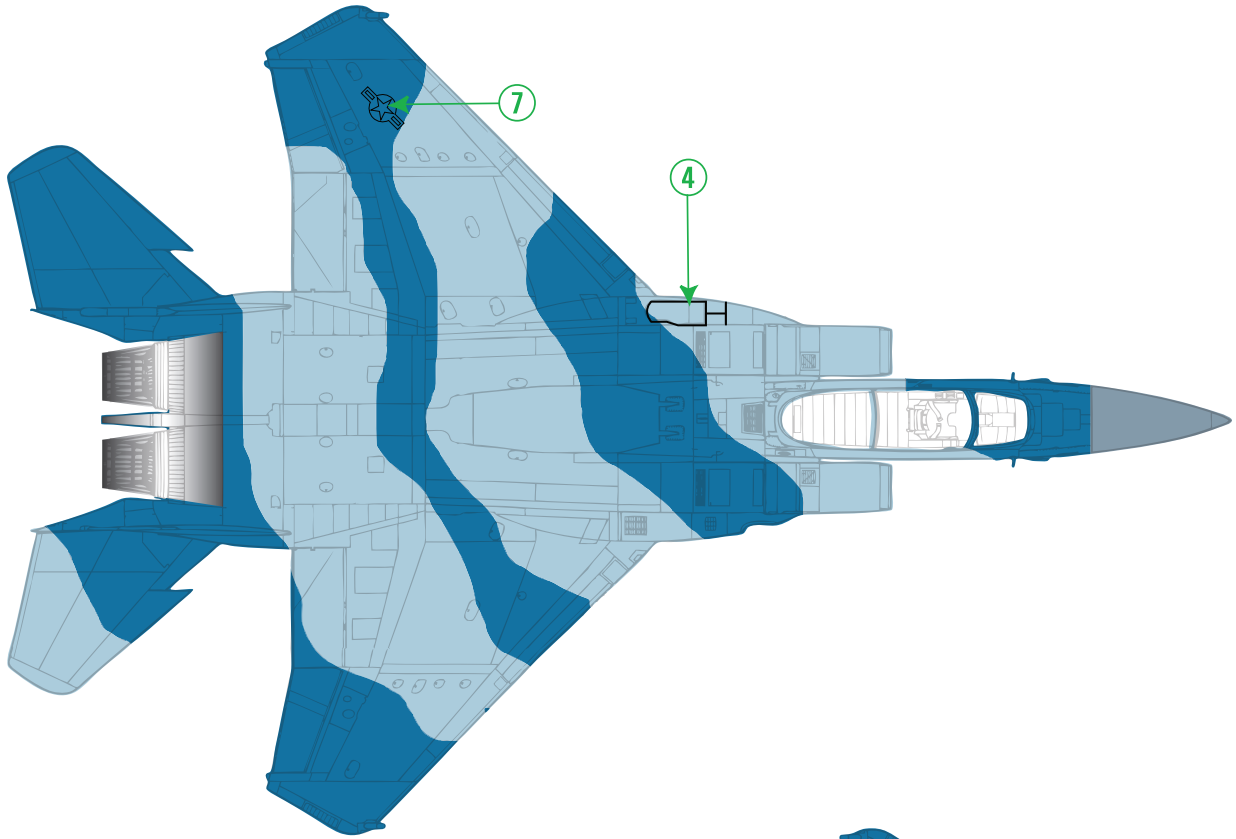

65TH AGGRESSOR SQN DECAL PLACEMENT & PAINTING GUIDE 02