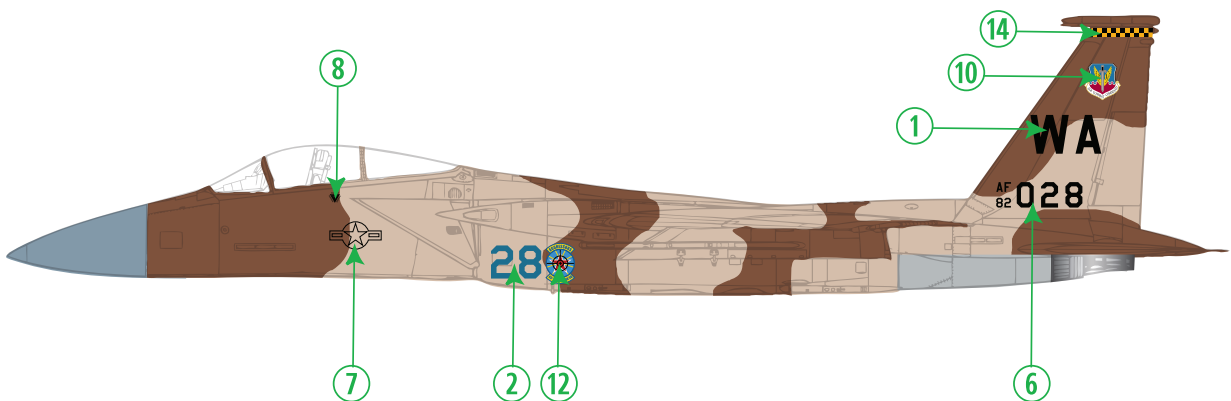

65TH AGGRESSOR SQN DECAL PLACEMENT & PAINTING GUIDE 03

DARK BROWN:
FS-595B Tamiya Xtracrylix Testors MM
FS30400 2021

LIGHT EARTH:
FS-595B Tamiya Xtracrylix Testors MM
FS30140 XF-64 1736

DARK GREY:
FS-595B Tamiya Xtracrylix Testors MM
FS36176 XA1157 2036

AGGRESSOR GREY:
FS-595B Tamiya Xtracrylix Testors MM
FS36251 1794

BARE METAL:
FS-595B Tamiya Xtracrylix Testors MM
N/A XF56 1781

*N.B. When printing decals ensure that the Page Scaling option in Acrobat's print dialog is set to **NONE**.*