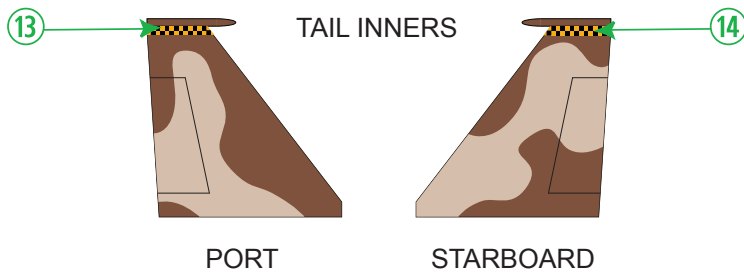

65TH AGGRESSOR SQN DECAL PLACEMENT & PAINTING GUIDE 03

DARK BROWN:
FS-595B Tamiya Xtracrylix Testors MM
FS30400 2021

LIGHT EARTH:
FS-595B Tamiya Xtracrylix Testors MM
FS30140 XF-64 1736

DARK GREY:
FS-595B Tamiya Xtracrylix Testors MM
FS36176 XA1157 2036

AGGRESSOR GREY:
FS-595B Tamiya Xtracrylix Testors MM
FS36251 1794

BARE METAL:
FS-595B Tamiya Xtracrylix Testors MM
N/A XF56 1781

*N.B. When printing decals ensure that the Page Scaling option in Acrobat's print dialog is set to **NONE**.*