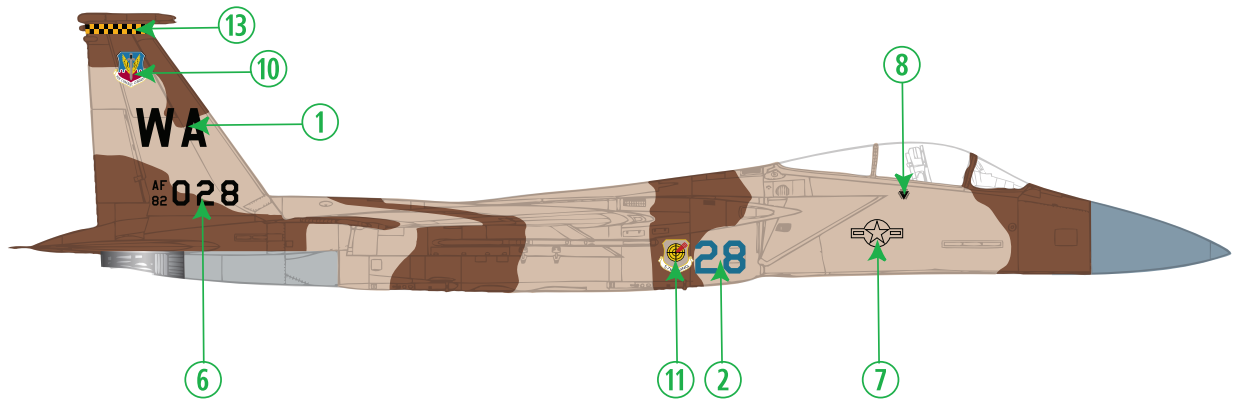

65TH AGGRESSOR SQN DECAL PLACEMENT & PAINTING GUIDE 03

DARK BROWN:
FS-595B Tamiya Xtracrylix Testors MM
FS30400 2021

LIGHT EARTH:
FS-595B Tamiya Xtracrylix Testors MM
FS30140 XF-64 1736

DARK GREY:
FS-595B Tamiya Xtracrylix Testors MM
FS36176 XA1157 2036

AGGRESSOR GREY:
FS-595B Tamiya Xtracrylix Testors MM
FS36251 1794

BARE METAL:
FS-595B Tamiya Xtracrylix Testors MM
N/A XF56 1781

*N.B. When printing decals ensure that the Page Scaling option in Acrobat's print dialog is set to **NONE**.*