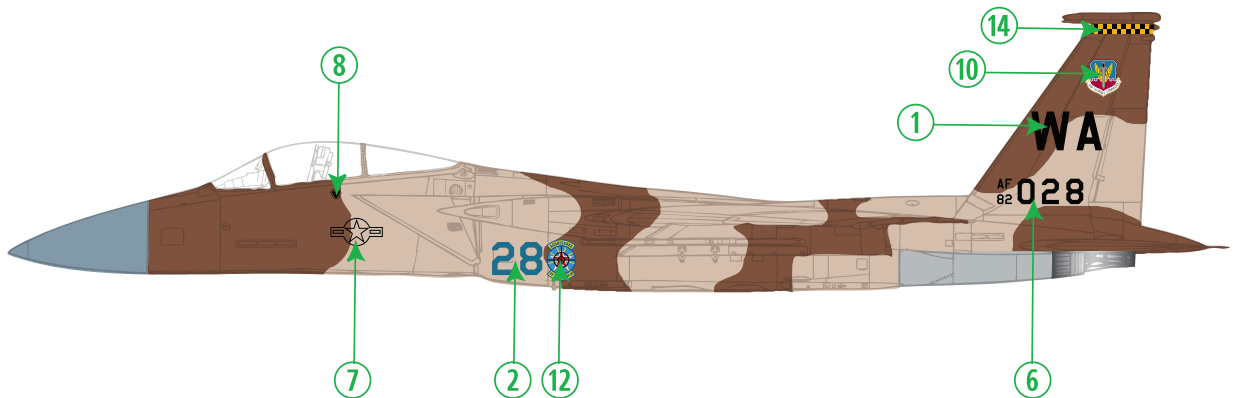

65TH AGGRESSOR SQN DECAL PLACEMENT & PAINTING GUIDE 03

DARK BROWN:
FS-595B Tamiya Xtracrylix Testors MM
FS30400 2021

LIGHT EARTH:
FS-595B Tamiya Xtracrylix Testors MM
FS30140 XF-64 1736

DARK GREY:
FS-595B Tamiya Xtracrylix Testors MM
FS36176 XA1157 2036

AGGRESSOR GREY:
FS-595B Tamiya Xtracrylix Testors MM
FS36251 1794

BARE METAL:
FS-595B Tamiya Xtracrylix Testors MM
N/A XF56 1781

*N.B. When printing decals ensure that the Page Scaling option in Acrobat's print dialog is set to **NONE**.*