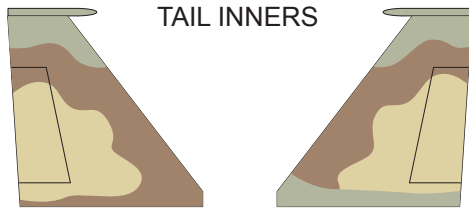

PATISHIM SQUADRON DECAL PLACEMENT & PAINTING GUIDE 01

FURTHER REFERENCE: <http://kfir.hobbyvista.com/walkarounds/raam.htm>
<http://www.aircraftresourcecenter.com/AWA1/001-100/walk004_F-15E/part3/walk004c.htm>

LIGHT GHOST GREY:

FS-595B	Humbrol	Tamiya	Xtracolor	Testors MM
FS26375	127	XF-19	X136	1728

BARE METAL:

FS-595B	Humbrol	Tamiya	Xtracolor	Testors MM
N/A	056	XF56	X216	1781

SAND:

FS-595B	Humbrol	Tamiya	Xtracolor	Testors MM
FS33531	121	XF-57	X105	1706

TAN:

FS-595B	Humbrol	Tamiya	Xtracolor	Testors MM
FS30219	118	XF-52	X102	1742

RAF SKY TYPE S / LIGHT GREEN:

FS-595B	Humbrol	Tamiya	Xtracolor	Testors MM
FS34424	90	XF-21	??	??

* PLEASE REFER TO NOTES ON SHEET 01