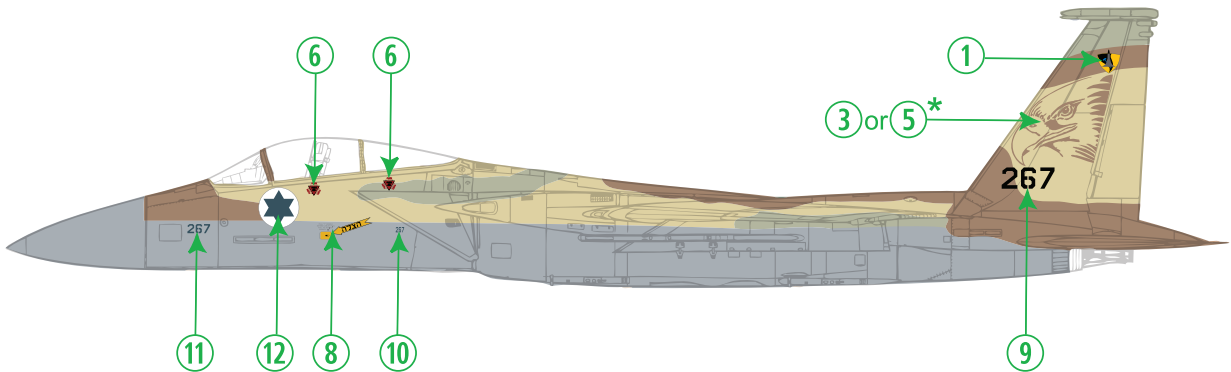

PATISHIM SQUADRON DECAL PLACEMENT & PAINTING GUIDE 01

FURTHER REFERENCE: <http://kfir.hobbyvista.com/walkarounds/raam.htm>
<http://www.aircraftresourcecenter.com/AWA1/001-100/walk004_F-15E/part3/walk004c.htm>

LIGHT GHOST GREY:

FS-595B	Humbrol	Tamiya	Xtracolor	Testors MM
FS26375	127	XF-19	X136	1728

BARE METAL:

FS-595B	Humbrol	Tamiya	Xtracolor	Testors MM
N/A	056	XF56	X216	1781

SAND:

FS-595B	Humbrol	Tamiya	Xtracolor	Testors MM
FS33531	121	XF-57	X105	1706

TAN:

FS-595B	Humbrol	Tamiya	Xtracolor	Testors MM
FS30219	118	XF-52	X102	1742

RAF SKY TYPE S / LIGHT GREEN:

FS-595B	Humbrol	Tamiya	Xtracolor	Testors MM
FS34424	90	XF-21	??	??

* PLEASE REFER TO NOTES ON SHEET 01