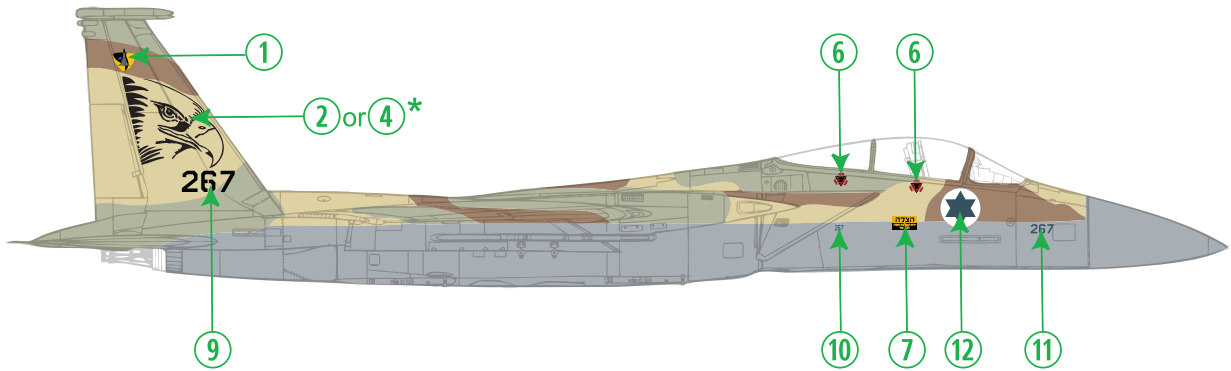

PATISHIM SQUADRON DECAL PLACEMENT & PAINTING GUIDE 01

FURTHER REFERENCE: <http://kfir.hobbyvista.com/walkarounds/raam.htm>
<http://www.aircraftresourcecenter.com/AWA1/001-100/walk004_F-15E/part3/walk004c.htm>

LIGHT GHOST GREY:

FS-595B	Humbrol	Tamiya	Xtracolor	Testors MM
FS26375	127	XF-19	X136	1728

BARE METAL:

FS-595B	Humbrol	Tamiya	Xtracolor	Testors MM
N/A	056	XF56	X216	1781

SAND:

FS-595B	Humbrol	Tamiya	Xtracolor	Testors MM
FS33531	121	XF-57	X105	1706

TAN:

FS-595B	Humbrol	Tamiya	Xtracolor	Testors MM
FS30219	118	XF-52	X102	1742

RAF SKY TYPE S / LIGHT GREEN:

FS-595B	Humbrol	Tamiya	Xtracolor	Testors MM
FS34424	90	XF-21	??	??

* PLEASE REFER TO NOTES ON SHEET 01